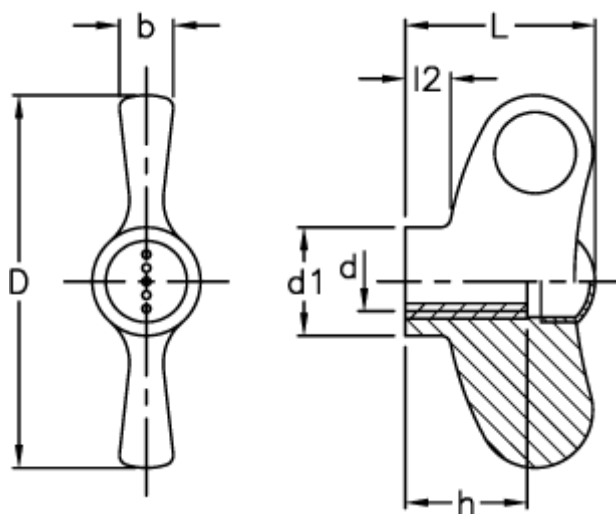

Article number: 23052234114

Description: E+G Wing nut  
EWN.70 B-M10-C4, yellow cap

## Measures

b	= 10
D	= 70
d1	= 20.0
d 6H	= M10
h	= 20
L	= 36
l2	= 8.0